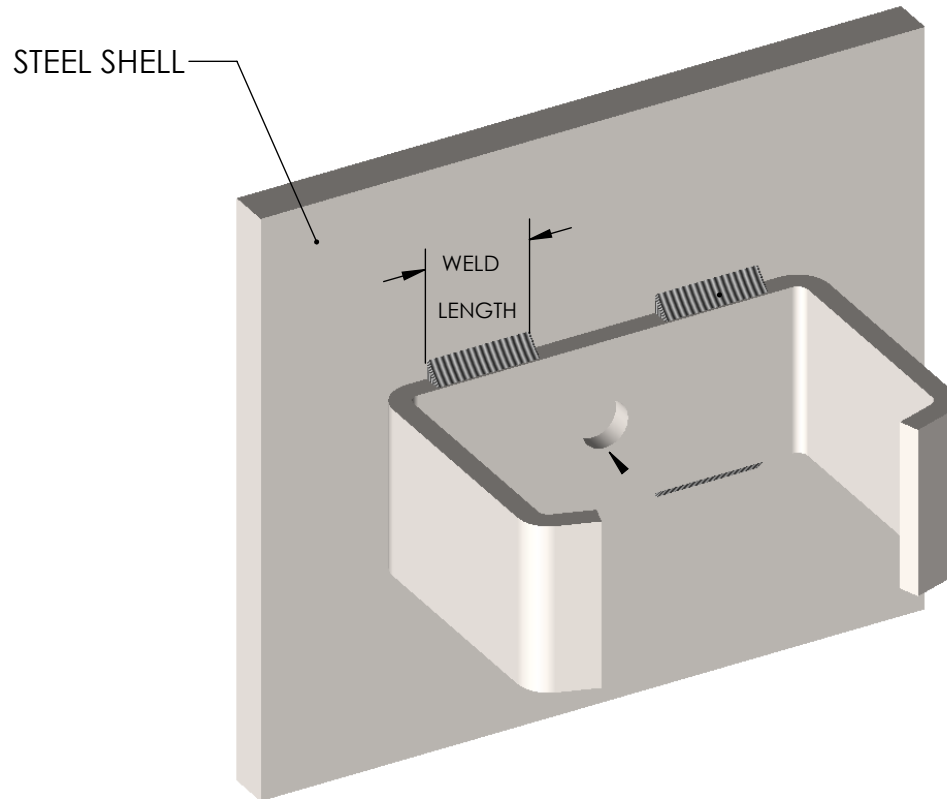

REV 1

1/4/21

Tulsa: 6802 S. 65th West Ave. Tulsa, OK 74131 • Mail PO Box 371 Tulsa, OK 74101  
Phone +1 918.446.1450 • Toll-Free +1 800.247.8690 • Fax +1 918.446.8143

HANLOCK-CAUSEWAY  
COMPANY

CERAMIC ANCHOR  
WELDING DETAIL