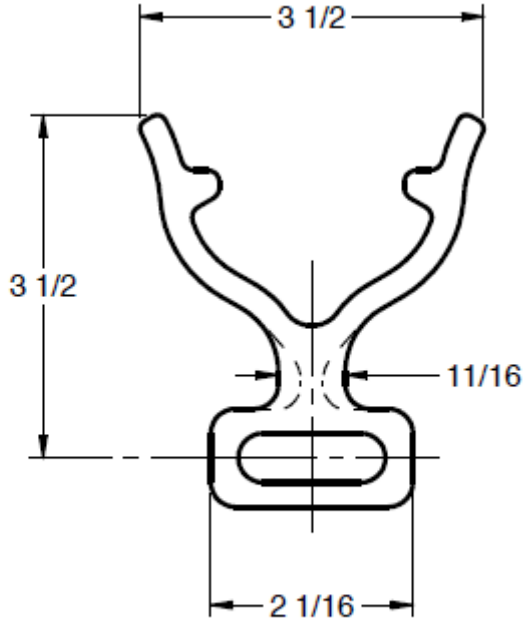

### CWA-301-4 (309ss, HH 25-12)

NOTES:

- 1) OTHER ALLOYS MAY BE AVAILABLE BY REQUEST.
- 2) AVAILABLE IN STANDARD LENGTHS OF 4", 6" AND 8".