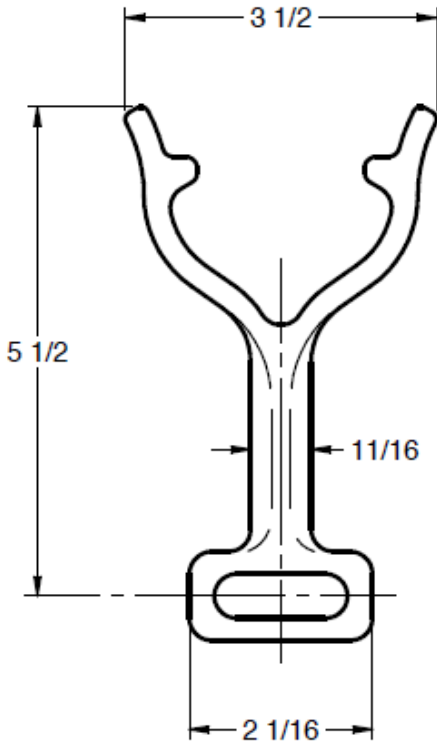

CWA-301-6 (309ss, HH 25-12)

NOTES:

- 1) OTHER ALLOYS MAY BE AVAILABLE BY REQUEST.
- 2) AVAILABLE IN STANDARD LENGTHS OF 4", 6" AND 8".

Tulsa: 6802 S. 65th West Ave, Tulsa, OK 74131 • **Mail** PO Box 371, Tulsa, OK 74101
Phone +1 918.446.1450 • **Toll-Free** +1 800.247.8690 • **Fax** +1 918.446.8143