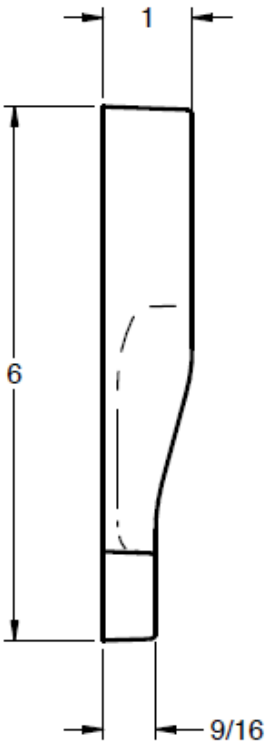

CWA-301-6 (309ss, HH 25-12)

NOTES:

- 1) OTHER ALLOYS MAY BE AVAILABLE BY REQUEST.
- 2) AVAILABLE IN STANDARD LENGTHS OF 4", 6" AND 8".

Tulsa: 6802 S. 65th West Ave, Tulsa, OK 74131 • **Mail** PO Box 371, Tulsa, OK 74101
Phone +1 918.446.1450 • **Toll-Free** +1 800.247.8690 • **Fax** +1 918.446.8143