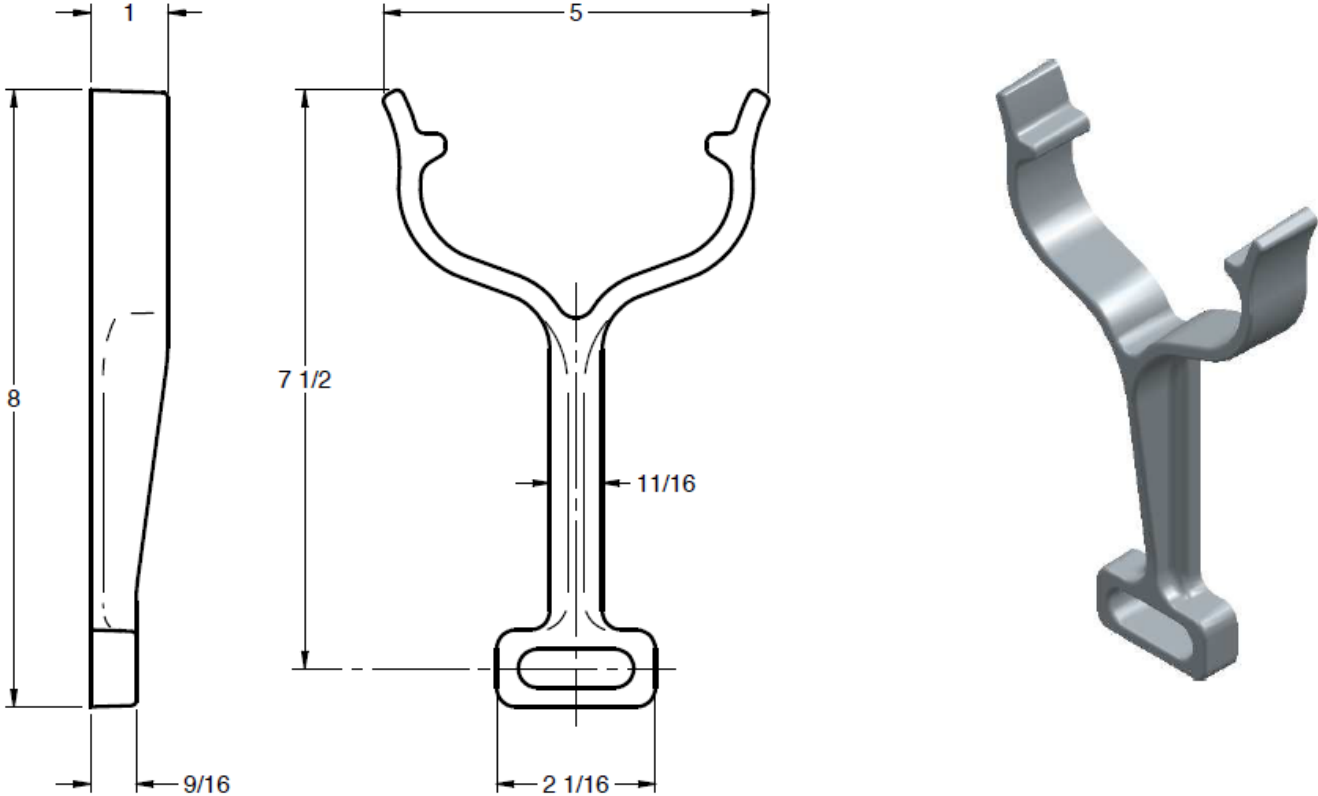

CWA-301-8 (309ss HH 25-12)

NOTES:

- 1) OTHER ALLOYS MAY BE AVAILABLE BY REQUEST.
- 2) AVAILABLE IN STANDARD LENGTHS OF 4", 6" AND 8".