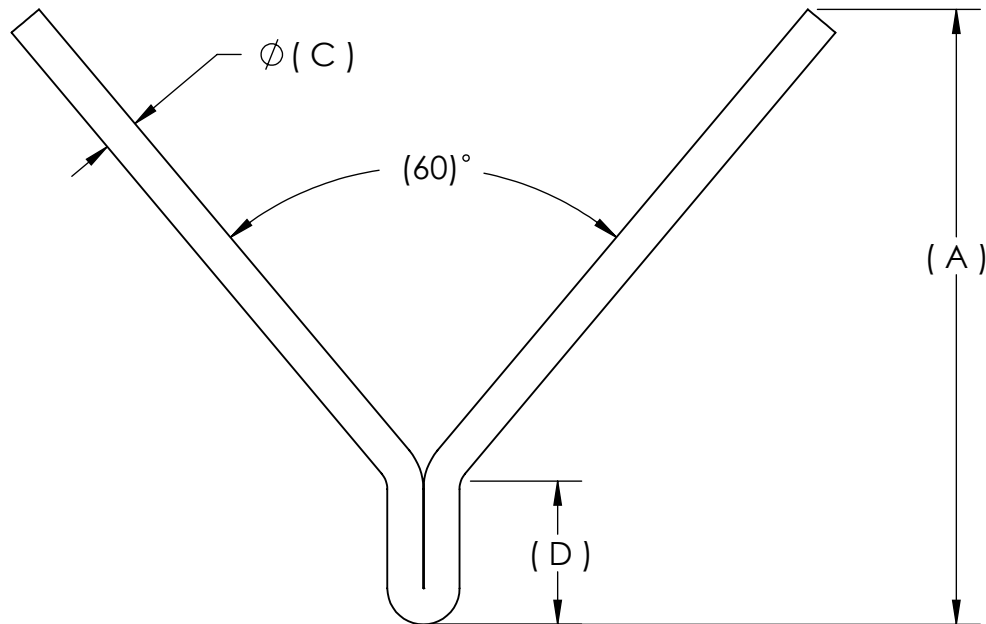

REV 1
1/4/21

Tulsa: 6802 S. 65th West Ave. Tulsa, OK 74131 • Mail PO Box 371 Tulsa, OK 74101
Phone +1 918.446.1450 • Toll-Free +1 800.247.8690 • Fax +1 918.446.8143

HANLOCK-CAUSEWAY
COMPANY

ANCHOR DIMENSION TABLE

A=	B=	C=	D=	E=	F=	G=	H=	I=	J=	K=

HL-109NE
NO EARS

www.hanlock.com