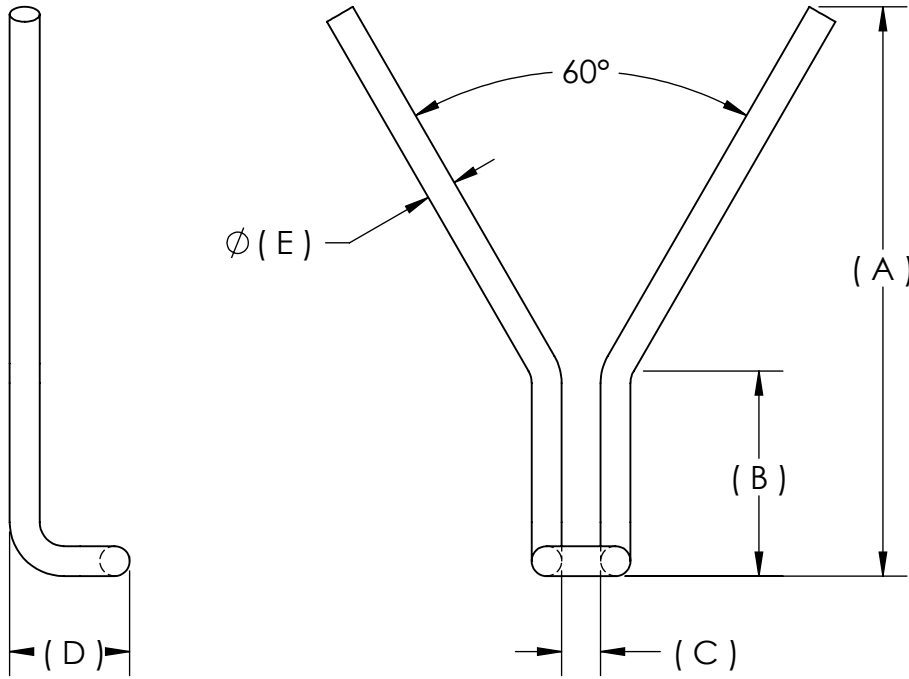

REV 1

1/4/21

Tulsa: 6802 S. 65th West Ave. Tulsa, OK 74131 • Mail PO Box 371 Tulsa, OK 74101
Phone +1 918.446.1450 • Toll-Free +1 800.247.8690 • Fax +1 918.446.8143

HANLOCK-CAUSEWAY
COMPANY

ANCHOR DIMENSION TABLE

A=	B=	C=	D=	E=	F=	G=	H=	I=	J=	K=

HL-201 NR
NON RIPPLE

www.hanlock.com