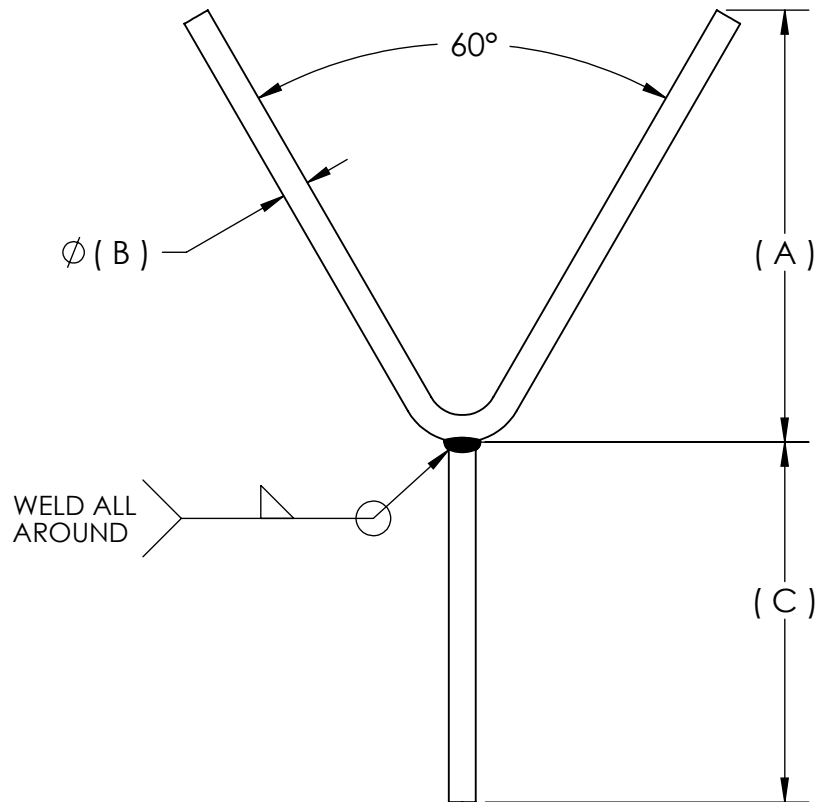

REV 1

1/4/21

Tulsa: 6802 S. 65th West Ave. Tulsa, OK 74131 • Mail PO Box 371 Tulsa, OK 74101
Phone +1 918.446.1450 • Toll-Free +1 800.247.8690 • Fax +1 918.446.8143

HANLOCK-CAUSEWAY
COMPANY

ANCHOR DIMENSION TABLE

A=	B=	C=	D=	E=	F=	G=	H=	I=	J=	K=

MAY BE FLUX LOADED
FOR STUD WELDING

HL-204Y

www.hanlock.com