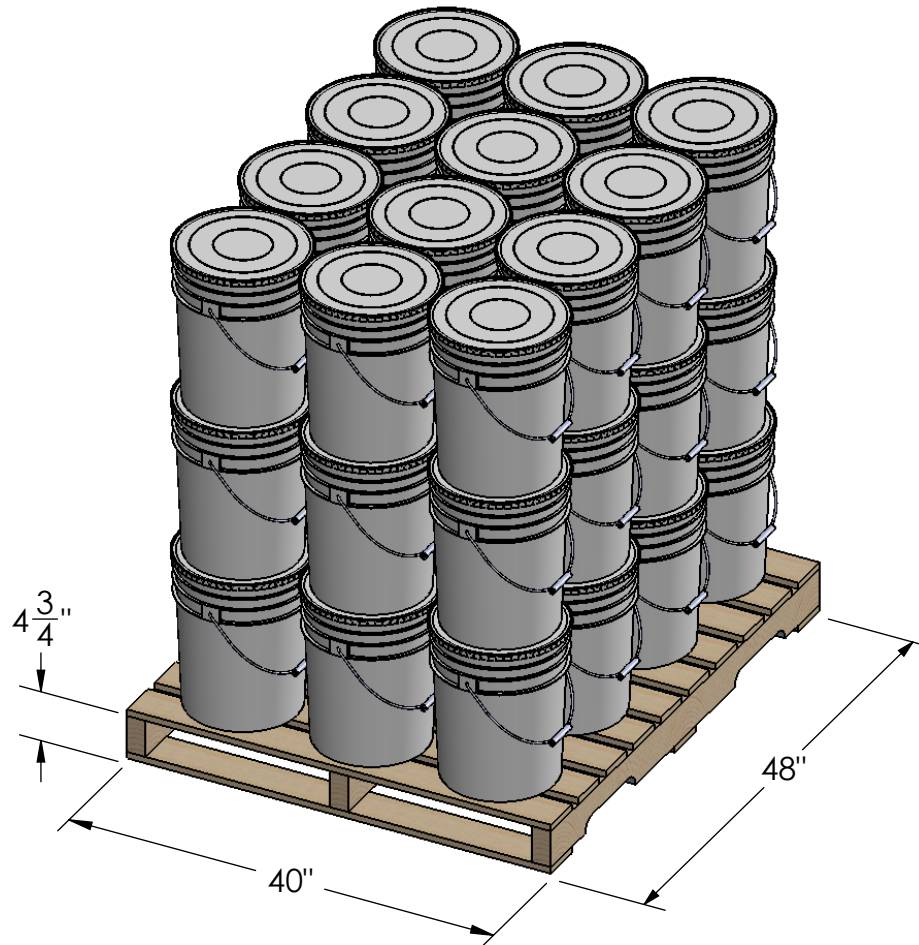

REV 1

1/4/21

Tulsa: 6802 S. 65th West Ave. Tulsa, OK 74131 • Mail PO Box 371 Tulsa, OK 74101  
Phone +1 918.446.1450 • Toll-Free +1 800.247.8690 • Fax +1 918.446.8143

HANLOCK-CAUSEWAY  
COMPANY

FULLY LOADED WITH 36  
(5) GALLON BUCKETS

PLASTIC PALLETS  
MAY BE USED

EXPORT PALLETS TO BE  
ISPM-15 COMPLIANT

HSP-TYPE-P  
[www.hanlock.com](http://www.hanlock.com)