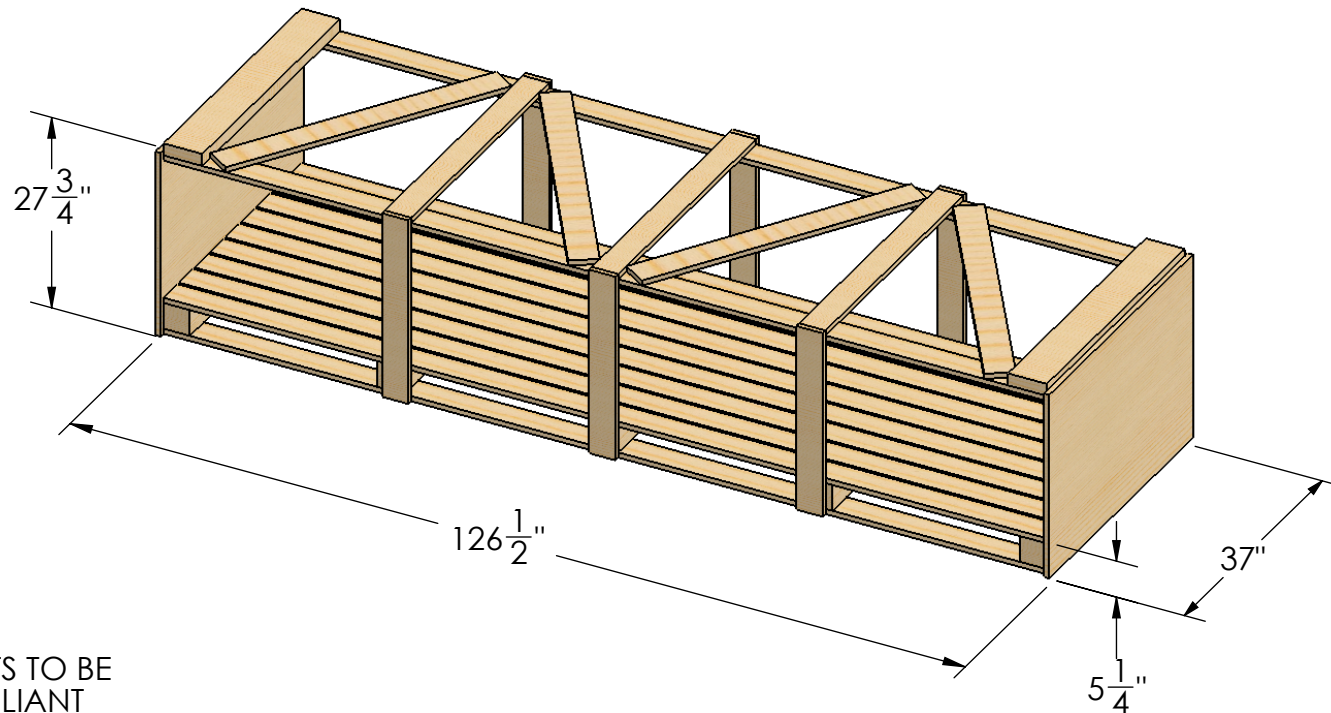

20 SHEETS OF 1.0" HEXMESH = 27.75"
25 SHEETS OF .75" HEXMESH = 26.50"

EXPORT PALLETS TO BE
ISPM-15 COMPLIANT

HSC-TYPE-HX

www.hanlock.com